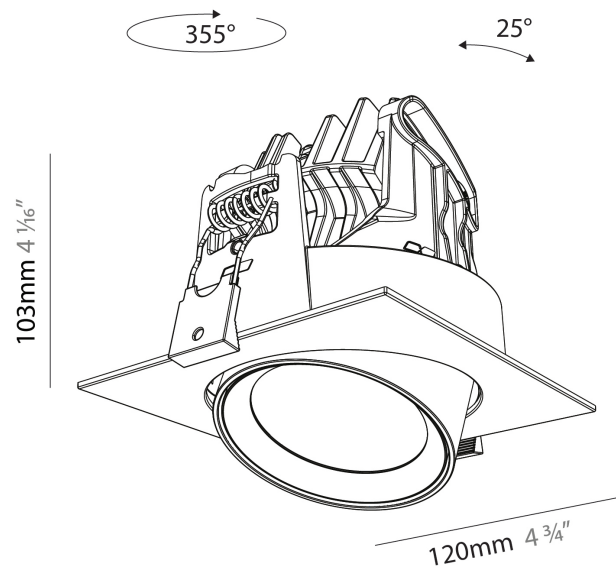

PHYSICAL

Shape: Cylinder
Diameter (mm): 120
Diameter (in): 4 3/4
Length (mm): 120
Length (in): 4 3/4
Height (mm): 105
Height (in): 4 1/8
Min. Recessing Depth (mm): 120
Min. Recessing Depth (in): 4 3/4
Light Distribution: Adjustable / Direct
Weight (kg): 0.665
Diffuser: Lens Pack - No Lens / Opal / Linear Spread Lens / Honeycomb / Spread Lens
Fixture Finish: SSR / BKV / CWI / CRY / HAB / UFT / ITA / RUA / FTG / MYG / LOD / PUS / FRO / FUP / KIA / POP / BLS / SPG / MEY / GOH / GUM / CHC / COM / ABZ / JAG / OBR / MOS / ROR
Fixture Material: Aluminum
Cut-out Measurements: Dia. 112mm / 4 7/16"

ELECTRICAL

Lamp Type: LED (Zhaga Standard)
Input Wattage (W): 27.3
Total Output Wattage (W): 24.5
Dimming: Tri-Mode (Non-Dimming and Phase Dimming (120Vac only) and 0-10V Dimming)
Driver Included: Yes
Driver Location: Recessed Housing
Driver Type: Constant Current - Universal
Driver Class: Class 2
Input Voltage (V): 120 - 277
Constant Current (MA): 700

LED

Color Temperature (°K): 2700 / 3000 / 3500 / 4000
Max. Delivered Lumen (lm): 2434 / 2534 / 2643 / 2768
Nominal Lumen (lm): 2788 / 2903 / 3027 / 3170
CRI: >90 CRI
Lamp Life (hrs): 50000

OPTICAL

Reflector°: 20 / 32 / 54
Adjustability: Rotational 350° / Tilt 25°

RATINGS AND CERTIFICATIONS

Certified By: CSA Certified to UL and CSA Standards
IP rating: IP20